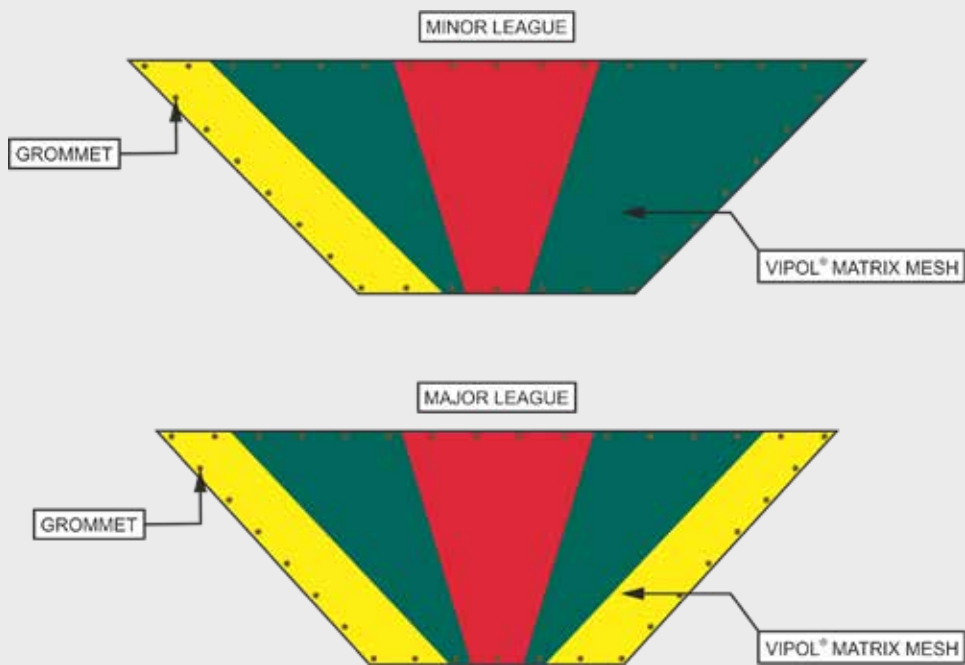

# BUNT ZONE<sup>®</sup> PROTECTOR-TRAINER

## Specifications

**Mesh:** 8oz./sq. yd. 54-61% Shading, Tear Strength (D-5034): Warp 35., Fill 35. 4" Tensile Strength (D-5034): Warp 175., Fill 175.

**Grommets:** #2 brass grommets every 12".

**Color:** Forest Green, Red and Yellow.