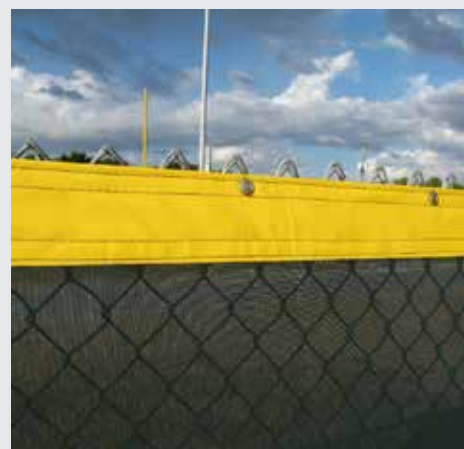

### PREMIUM FENCE GUARD

- Thickest walls for maximum protection. Longest life UV treated HD Polyethylene. Easy to install by one person. Professional teardrop shaped profile. Maintenance-free design.
- Pre-drilled every 24" for supplied ties. Each section = 3"W x 4 1/2"T x 7'L Packed 12 sections = 84' per carton. 5-Year Limited Warranty

## Home Run Zone® Windscreen Topper

4" yellow, or 16 other colors, vinyl top edging to any of our windscreen panels to clearly show fence top to players and umpires.

Use for appearance only. Does not cover or protect top of fence.