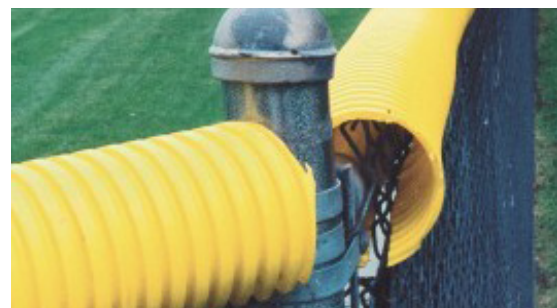

PLASTICAP™

FENCE TOPPERS

Protect your players and enhance your ballpark with PlastiCap™ Fence Topper.

Made of yellow-gold or black corrugated plastic tubing to give your field a superior, professional appearance while increasing visibility of the fence line and protecting players from injury.

Our wedge tool simplifies installation using zinc-plated steel with pull handle.

The super durable surface cleans up easily with soap and water.

- 4-1/2" diameter
- 100% virgin resin
- Thicker walls for longer life
- UV inhibitor to enhance long term appearance
- Available in 100' and 250' coils
- Pre-slit for easy installation